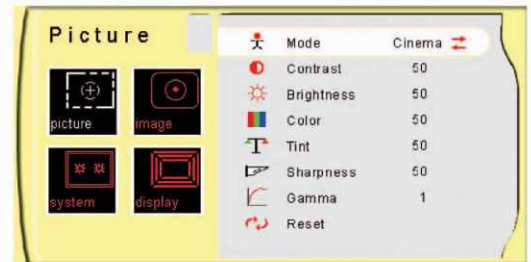

Onscreen Display

- Ten Languages
- Aspect Ratio Control
- Projector Management
- Projection Image Control

Available from: